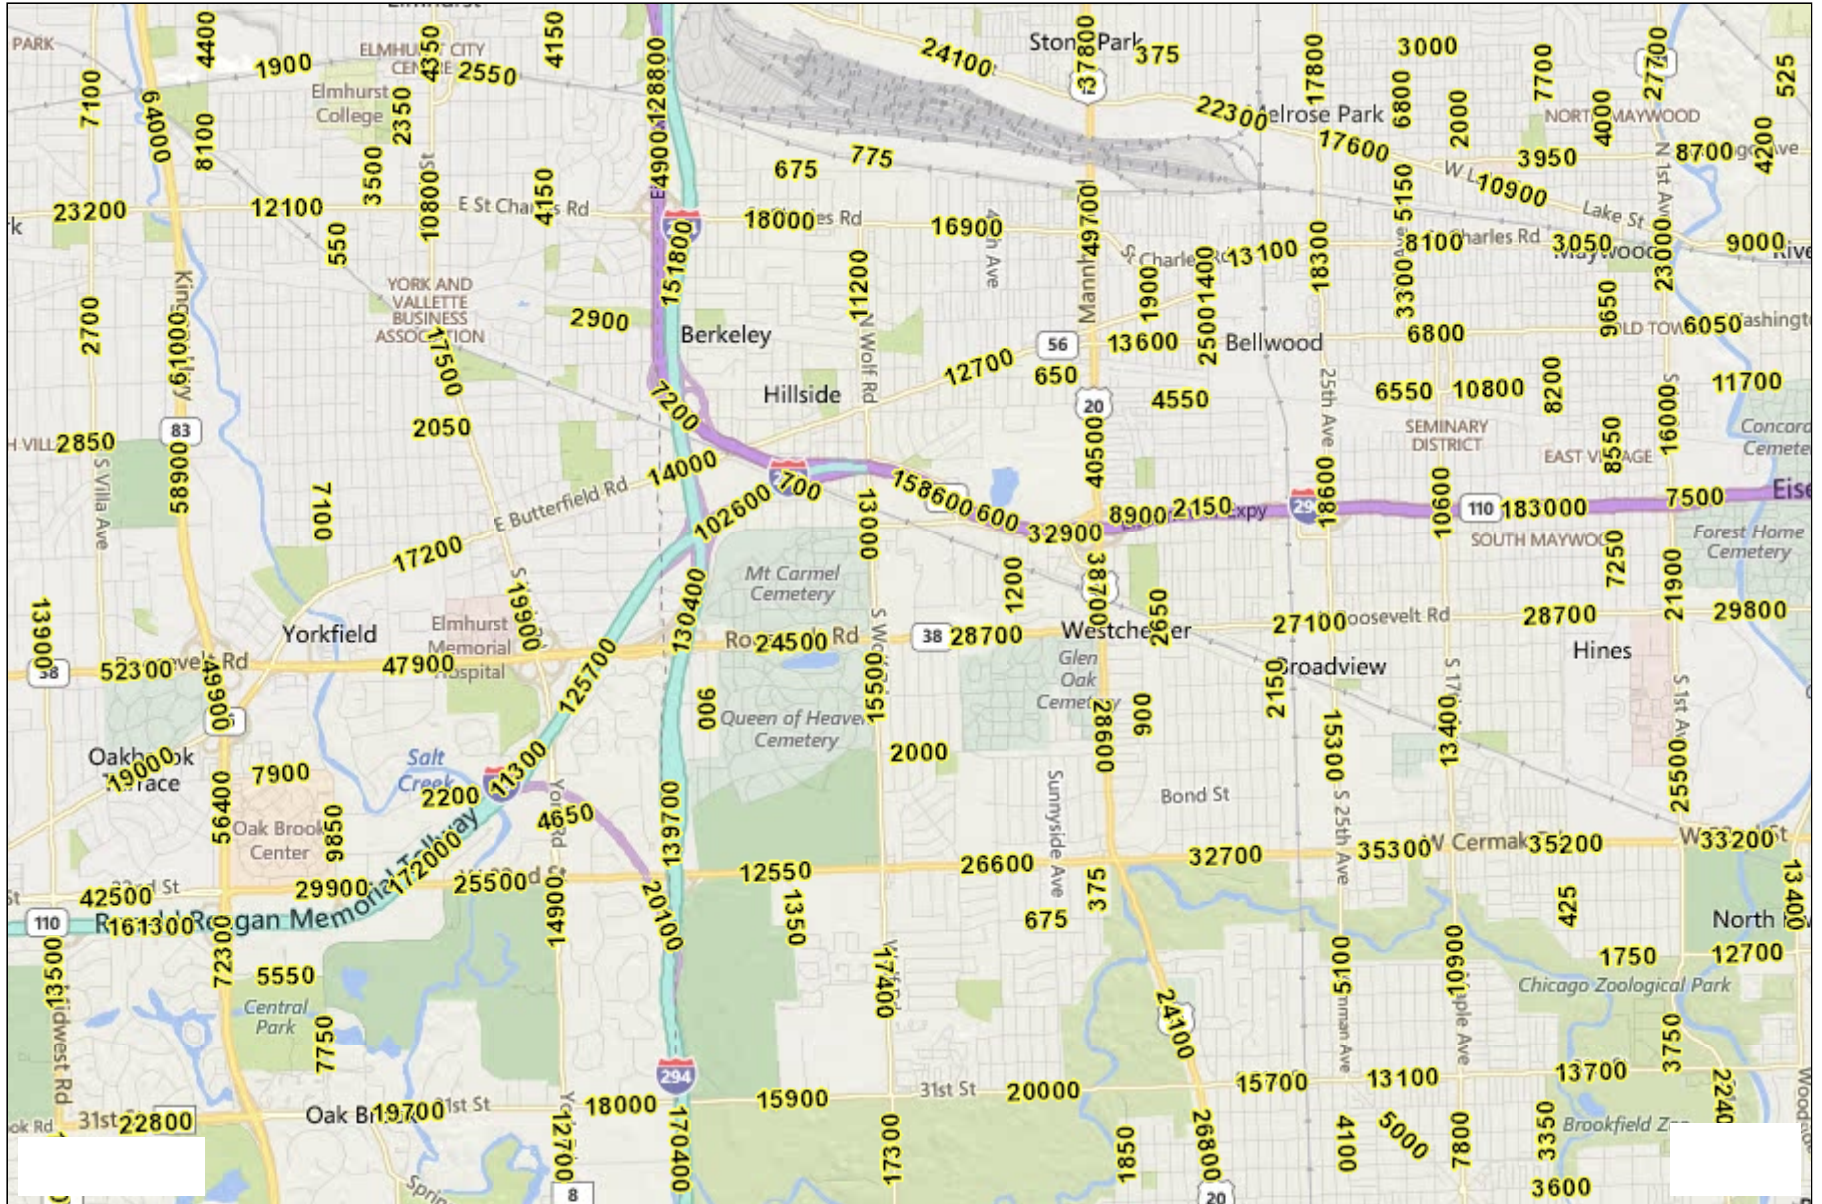

Traffic Count

Created by Illinois DOT, 1/31/17